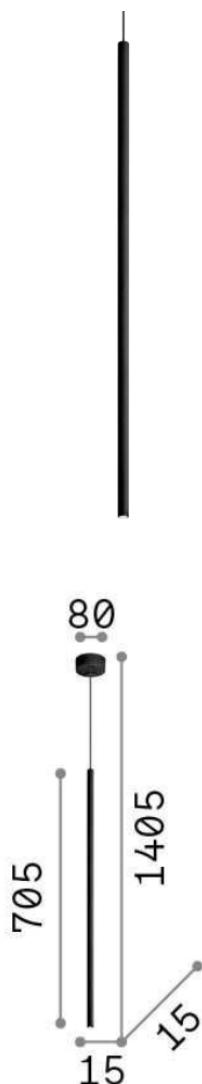

Filo

General info

DECORATIVO - Hanging

Indoor suspended lamp with integrated LED sources and direct light emission

Ean	8021696263670
Item	FILO SP1 NERO
Installation	Suspension
Guarantee	5 years
Gross weight	0.88 kg
Volume	0.014196 m ³

Source info

Integrated source	Integrated LED module
Replaceable source	YES (by qualified operators only)
Power	LED 3,5W
Emission	Direct
Max consumption	max 3,50 W
Features LED	LED SMD OSRAM
CCT	3000 K
Duration LED (t. 25°C)	30000 h
CRI	> 80
Light beam	30°
Light beam flux	230 lm
Useful light flux	185 lm
Photobiological risk	2
Standby power	< 0.50