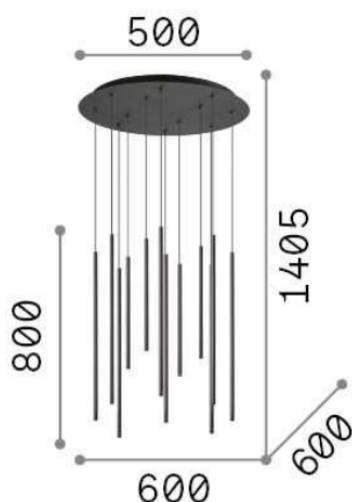

Filo

General info

DECORATIVO - Hanging

Indoor ceiling mounted lamp with multiple integrated LED sources and direct light emission

Ean	8021696263663
Item	FILO SP12 OTTONE
Installation	Ceiling
Guarantee	5 years
Gross weight	10.77 kg
Volume	0.1232 m ³

Technical info

Net weight	8.6 kg
Insulation class	I
Protection index	IP20
Operating temperature	0° ~ +40 °C
Dimmer	Non-dimmable, On-Off
Power output	220-240 V AC 50 Hz
Power supply	In-built, included YES (by qualified operators only), electronic

Source info

Integrated source	Integrated LED module
Replaceable source	YES (by qualified operators only)
Power	LED 25W
Emission	Direct
Max consumption	max 25,00 W
Features LED	LED SMD OSRAM
CCT	3000 K
Duration LED (t. 25°C)	30000 h
CRI	> 80
Light beam	45°
Light beam flux	3150 lm
Useful light flux	2520 lm
Photobiological risk	1
Standby power	< 0.50