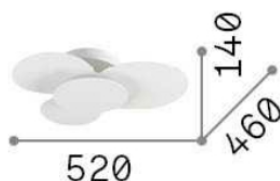

Cloud

General info

DECORATIVO - Ceiling

Indoor ceiling or wall mounted lamp with integrated LED sources and indirect light emission

Ean	8021696263519
Item	CLOUD PL D55
Installation	Ceiling, Wall
Guarantee	5 years
Gross weight	4.36 kg
Volume	0.06466 m ³

Source info

Integrated source	Integrated LED module
Repleaceable source	YES (by qualified operators only)
Power	LED 33W
Emission	Indirect
Max consuption	max 33,00 W
Features LED	LED SMD
CCT	3000 K
Duration LED (t. 25°C)	17500 h
CRI	> 80
SDCM	3
Light beam flux	2900 lm
Useful light flux	1750 lm
Photobiological risk	1
Standby power	< 0.50