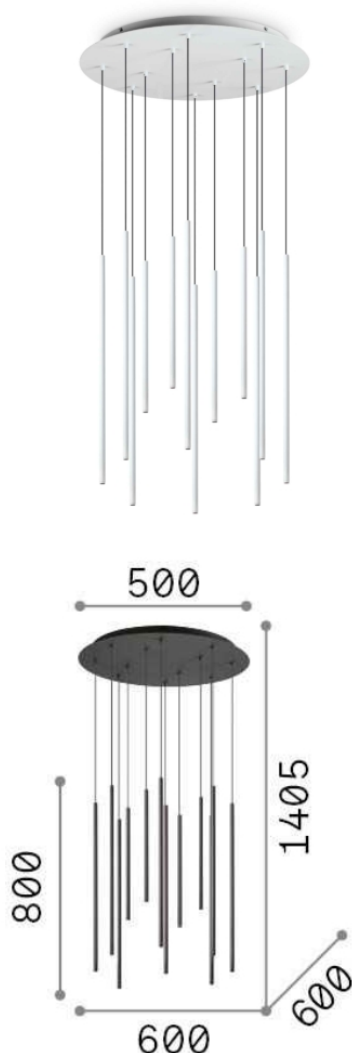

Filo

General info

DECORATIVO - Hanging

Indoor ceiling mounted lamp with multiple integrated LED sources and direct light emission

Ean	8021696263441
Item	FILO SP12 BIANCO
Installation	Ceiling
Guarantee	5 years
Gross weight	10.77 kg
Volume	0.1232 m ³

Technical info

Net weight	8.6 kg
Insulation class	I
Protection index	IP20
Operating temperature	0° ~ +40 °C
Dimmer	Non-dimmable, On-Off
Power output	220-240 V AC 50 Hz
Power supply	In-built, included YES (by qualified operators only), electronic

Source info

Integrated source	Integrated LED module
Replaceable source	YES (by qualified operators only)
Power	LED 25W
Emission	Direct
Max consumption	max 25,00 W
Features LED	LED SMD OSRAM
CCT	3000 K
Duration LED (t. 25°C)	30000 h
CRI	> 80
Light beam	45°
Light beam flux	3150 lm
Useful light flux	2520 lm
Photobiological risk	1
Standby power	< 0.50