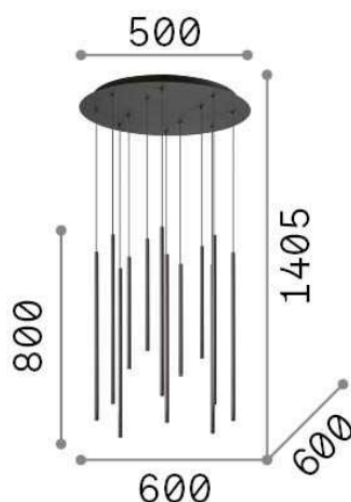

Filo

General info

DECORATIVO - Hanging

Indoor ceiling mounted lamp with multiple integrated LED sources and direct light emission

Ean	8021696263434
Item	FILO SP12 NERO
Installation	Ceiling
Guarantee	5 years
Gross weight	10.77 kg
Volume	0.1232 m ³

Technical info

Net weight	8.6 kg
Insulation class	I
Protection index	IP20
Operating temperature	0° ~ +40 °C
Dimmer	Non-dimmable, On-Off
Power output	220-240 V AC 50 Hz
Power supply	In-built, included YES (by qualified operators only), electronic

Source info

Integrated source	Integrated LED module
Replaceable source	YES (by qualified operators only)
Power	LED 25W
Emission	Direct
Max consumption	max 25,00 W
Features LED	LED SMD OSRAM
CCT	3000 K
Duration LED (t. 25°C)	30000 h
CRI	> 80
Light beam	45°
Light beam flux	3150 lm
Useful light flux	2520 lm
Photobiological risk	1
Standby power	< 0.50