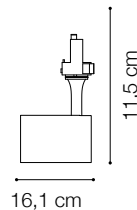

ideal lux | Fox

Code	250458
Item name	FOX 25W CRI80 35° 3000K WH
Source	LED COB BRIDGELUX
Power	25W
Driver included	ON-OFF
Driver available	No
Lumen	2500 Lm
MacAdam	-
Beam	35°
CCT	3000K
CRI	≥80
UGR	-
LED Life	30.000 h
Insulation class	Class I
IP	20
Material	Aluminum
Warranty	5 years
Net Weight	0,540 Kg
Volume	0,0025 m³