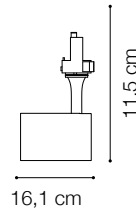

ideal lux | Fox

Code	250441
Item name	FOX 25W CRI80 35° 3000K BK
Source	LED COB BRIDGELUX
Power	25W
Driver included	ON-OFF
Driver available	No
Lumen	2500 Lm
Beam	35°
CCT	3000K
CRI	≥80
UGR	-
LED Life	30.000 h
Insulation class	Class I
IP	20
Material	Aluminum
Warranty	3 years
Net Weight	0,540 Kg
Volume	0,0025 m³