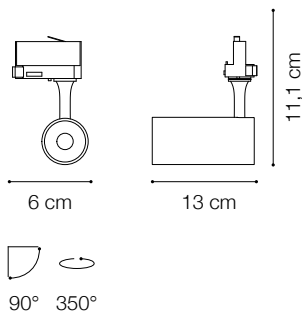

ideal lux | Fox

Code	250434
Item name	FOX 15W CRI80 41° 3000K WH
Source	LED COB BRIDGELUX
Power	15W
Driver included	ON-OFF
Driver available	No
Lumen	1500 Lm
Beam	41°
CCT	3000K
CRI	≥80
UGR	-
LED Life	30.000 h
Insulation class	Class I
IP	20
Material	Aluminum
Warranty	3 years
Net Weight	0,380 Kg
Volume	0,0019 m³

ideal lux | **Fox**

Code 170145
Item name LINK SINGLE CONNECTION WH ON-OFF