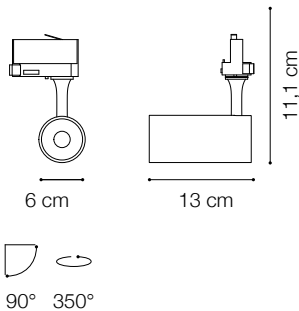

ideal lux | Fox

Code	250427
Item name	FOX 15W CRI80 41° 3000K BK
Source	LED COB BRIDGELUX
Power	15W
Driver included	ON-OFF
Driver available	No
Lumen	1500 Lm
Beam	41°
CCT	3000K
CRI	≥80
UGR	-
LED Life	30.000 h
Insulation class	Class I
IP	20
Material	Aluminum
Warranty	3 years
Net Weight	0,380 Kg
Volume	0,0019 m³

ideal lux | **Fox**

Code 170152
Item name LINK SINGLE CONNECTION BK ON-OFF