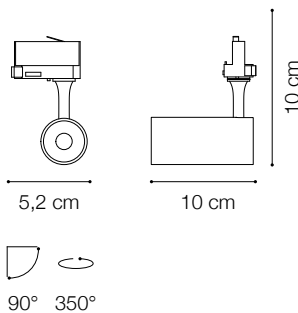

ideal lux | Fox

Code	250410
Item name	FOX 08W CRI80 41° 3000K WH
Source	LED COB BRIDGELUX
Power	8W
Driver included	ON-OFF
Driver available	No
Lumen	950 Lm
MacAdam	-
Beam	41°
CCT	3000K
CRI	≥80
UGR	-
LED Life	30.000 h
Insulation class	Class I
IP	20
Material	Aluminum
Warranty	5 years
Net Weight	0,300 Kg
Volume	0,0013 m³

ideal lux | **Fox**

Code 170145
Item name LINK SINGLE CONNECTION WH ON-OFF