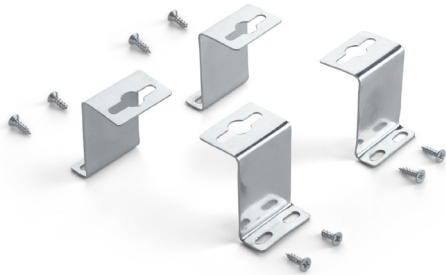

# ideal lux | Led Panel

Code	249728
Item name	LED PANEL 4000K CRI80
Source	LED SMD
Power	38,5W
Driver included	ON/OFF
Driver available	1-10V   DALI/PUSH
Lumen	3950 Lm
MacAdam	SDCM $\leq$ 4
Beam	81°
CCT	4000K
CRI	$\geq$ 80
UGR	<19
LED Life	25.000 h
Insulation class	Class II
IP	20
Material	Aluminum
Warranty	5 years
Net Weight	2,200 Kg
Volume	0,0144 m <sup>3</sup>
Base / Hole	52,5 x 52,5 cm

# ideal lux | Led Panel

Code	247854
Item name	LED PANEL DRIVER 1-10V
Power	40W
Range	850-1050 mA
Output	1000 mA
Measure	125 x 26 x 83 mm

Code	247847
Item name	LED PANEL DRIVER DALI
Power	40W
Range	550-1050 mA
Output	1000 mA
Measure	106 x 28 x 69 mm

# ideal lux | Led Panel

Code	244198
Item name	LED PANEL KIT PENDANT
Ceiling cup	No
N° Cables	4
Cables length	1000 mm
Finish	Grey

Code	244204
Item name	LED PANEL KIT SURFACE
Finish	Grey