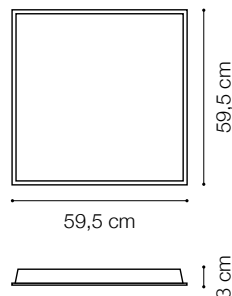

# ideal lux | Led Panel

Code	249728
Item name	LED PANEL 4000K CRI80
Source	LED SMD
Power	38,5W
Driver included	ON/OFF
Driver available	1-10V   DALI/PUSH
Lumen	3950 Lm
MacAdam	SDCM $\leq$ 4
Beam	81°
CCT	4000K
CRI	$\geq$ 80
UGR	<19
LED Life	25.000 h
Insulation class	Class II
IP	20
Material	Aluminum
Warranty	5 years
Net Weight	2,200 Kg
Volume	0,0144 m <sup>3</sup>
Base / Hole	52,5 x 52,5 cm

# ideal lux | Led Panel

Code	247854
Item name	LED PANEL DRIVER 1-10V
Power	40W
Range	850-1050 mA
Output	1000 mA
Measure	125 x 26 x 83 mm

Code	247847
Item name	LED PANEL DRIVER DALI
Power	40W
Range	550-1050 mA
Output	1000 mA
Measure	106 x 28 x 69 mm

# ideal lux | Led Panel

Code	244198
Item name	LED PANEL KIT PENDANT
Ceiling cup	No
N° Cables	4
Cables length	1000 mm
Finish	Grey

Code	244204
Item name	LED PANEL KIT SURFACE
Finish	Grey