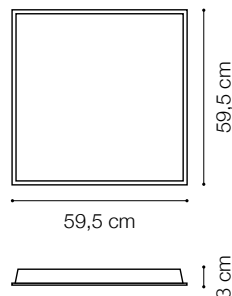

ideal lux | Led Panel

Code	249711
Item name	LED PANEL 3000K CRI80
Source	LED SMD
Power	38,5W
Driver included	ON/OFF
Driver available	1-10V DALI/PUSH
Lumen	3800 Lm
MacAdam	SDCM \leq 4
Beam	81°
CCT	3000K
CRI	\geq 80
UGR	<19
LED Life	25.000 h
Insulation class	Class II
IP	20
Material	Aluminum
Warranty	5 years
Net Weight	2,200 Kg
Volume	0,0144 m ³
Base / Hole	52,5 x 52,5 cm

ideal lux | Led Panel

Code	247854
Item name	LED PANEL DRIVER 1-10V
Power	40W
Range	850-1050 mA
Output	1000 mA
Measure	125 x 26 x 83 mm

Code	247847
Item name	LED PANEL DRIVER DALI
Power	40W
Range	550-1050 mA
Output	1000 mA
Measure	106 x 28 x 69 mm

ideal lux | Led Panel

Code	244198
Item name	LED PANEL KIT PENDANT
Ceiling cup	No
N° Cables	4
Cables length	1000 mm
Finish	Grey

Code	244204
Item name	LED PANEL KIT SURFACE
Finish	Grey