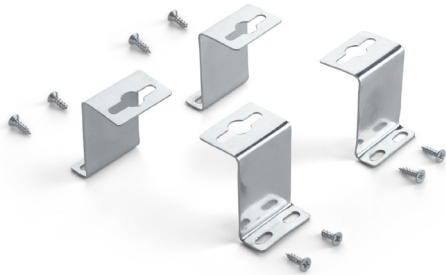

ideal lux | Led Panel

Code	249711
Item name	LED PANEL 3000K CRI80
Source	LED SMD
Power	38,5W
Driver included	ON/OFF
Driver available	1-10V DALI/PUSH
Lumen	3800 Lm
MacAdam	SDCM \leq 4
Beam	81°
CCT	3000K
CRI	\geq 80
UGR	<19
LED Life	25.000 h
Insulation class	Class II
IP	20
Material	Aluminum
Warranty	5 years
Net Weight	2,200 Kg
Volume	0,0144 m ³
Base / Hole	52,5 x 52,5 cm

ideal lux | Led Panel

Code	247854
Item name	LED PANEL DRIVER 1-10V
Power	40W
Range	850-1050 mA
Output	1000 mA
Measure	125 x 26 x 83 mm

Code	247847
Item name	LED PANEL DRIVER DALI
Power	40W
Range	550-1050 mA
Output	1000 mA
Measure	106 x 28 x 69 mm

ideal lux | Led Panel

Code	244198
Item name	LED PANEL KIT PENDANT
Ceiling cup	No
N° Cables	4
Cables length	1000 mm
Finish	Grey

Code	244204
Item name	LED PANEL KIT SURFACE
Finish	Grey