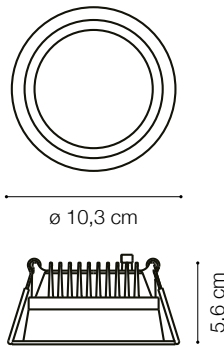

ideal lux | Deep

Code	249025
Item name	DEEP 10W 4000K
Source	LED SMD
Power	10W
Driver included	ON-OFF
Driver available	1-10V DALI
Lumen	1200 Lm
MacAdam	-
Beam	70°
CCT	4000K
CRI	≥80
UGR	-
LED Life	30.000 h
Insulation class	Class II
IP	20
Material	Aluminum
Warranty	3 years
Net Weight	0,160 Kg
Volume	0,0014 m³
Base / Hole	ø 9 cm

1250 lm

IDEAL LUX s.r.l.

Via Taglio Destro, 32, 30035 Mirano (Venezia)
Tel. +39 041 5790500, Fax +39 041 8872349, E-mail info@ideal-lux.com
www.ideal-lux.com

Code	248950
Item name	DEEP DRIVER 1-10V 10W
Power	10W
Output	300 mA
Range	100-400 mA
Measure	135 x 30 x 20 mm

Code	248967
Item name	DEEP DRIVER DALI 12W
Power	12W
Output	300 mA
Range	100-400 mA
Measure	135 x 30 x 20 mm