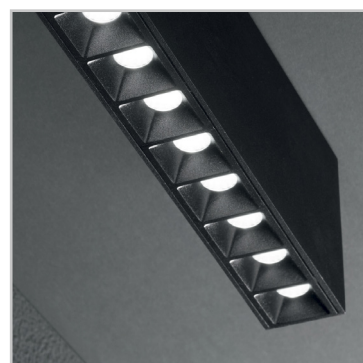

**DOWNLIGHT****ideal lux | Lika Trimless**

Family of recessed rectangular modules in die-cast aluminum, painted black with polycarbonate reflector. Available in TRIM versions with frame, TRIMLESS with recessed edge for flush installation on plasterboard ceilings or ceiling version. Modules available with two, five or ten lenses. Specially designed to avoid glare (UGR <16), best for installation in OFFICES and SHOPS.

Code	248530
Item name	LIKA 10W SURFACE WH
Source	LED COB OSRAM
Power	10W
Driver included	KEGU
Driver available	No
Lumen	1100 Lm
MacAdam	SDCM 5
Beam	44°
CCT	3000K
CRI	≥90
UGR	<19
LED Life	30.000 h
Insulation class	Class II
IP	20
Material	Aluminum
Warranty	5 years
Net Weight	0,210 Kg
Volume	0,0008 m³
Base / Hole	13 x 3 cm