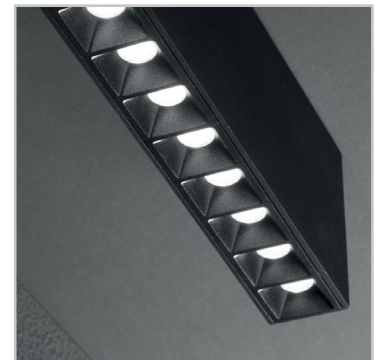

DOWNLIGHT**ideal lux | Lika Trimless**

Family of recessed rectangular modules in die-cast aluminum, painted black with polycarbonate reflector. Available in TRIM versions with frame, TRIMLESS with recessed edge for flush installation on plasterboard ceilings or ceiling version. Modules available with two, five or ten lenses. Specially designed to avoid glare (UGR <16), best for installation in OFFICES and SHOPS.

Code	248523
Item name	LIKA 04W SURFACE WH
Source	LED COB OSRAM
Power	4W
Driver included	KEGU
Driver available	No
Lumen	440 Lm
MacAdam	SDCM 5
Beam	44°
CCT	3000K
CRI	≥90
UGR	<19
LED Life	30.000 h
Insulation class	Class II
IP	20
Material	Aluminum
Warranty	5 years
Net Weight	0,210 Kg
Volume	0,0008 m³
Base / Hole	5,5 x 3 cm