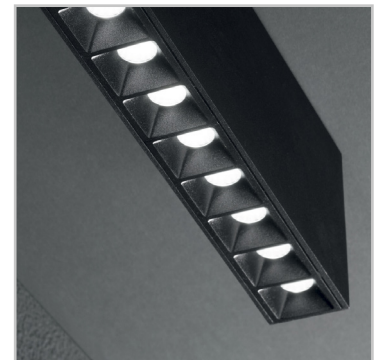

**DOWNLIGHT****ideal lux | Lika Trimless**

Family of recessed rectangular modules in die-cast aluminum, painted black with polycarbonate reflector. Available in TRIM versions with frame, TRIMLESS with recessed edge for flush installation on plasterboard ceilings or ceiling version. Modules available with two, five or ten lenses. Specially designed to avoid glare (UGR <16), best for installation in OFFICES and SHOPS.

Code	248516
Item name	LIKA 20W SURFACE WH
Source	LED COB OSRAM
Power	20W
Driver included	KEGU
Driver available	No
Lumen	2200 Lm
MacAdam	SDCM 5
Beam	44°
CCT	3000K
CRI	≥90
UGR	<19
LED Life	30.000 h
Insulation class	Class II
IP	20
Material	Aluminum
Warranty	5 years
Net Weight	0,210 Kg
Volume	0,0008 m³
Base / Hole	26 x 3 cm