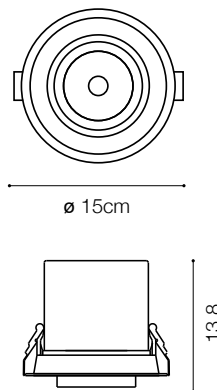

ideal lux | Nova

Code	248196
Item name	NOVA 30W 3000K BK
Source	LED COB PHILIPS
Power	30W
Driver included	ON-OFF
Driver available	1-10V DALI
Lumen	3150 Lm
MacAdam	-
Beam	38° elimina riga vuota
CCT	3000K
CRI	≥90
UGR	<22
LED Life	30.000 h
Insulation class	Class II
IP	20
Material	Aluminum
Warranty	5 years
Net Weight	1,160 Kg
Volume	0,0039 m ³
Base / Hole	ø 14 cm

Code	248370
Item name	NOVA DRIVER 1-10V 30W
Power	30W
Output	750 mA
Range	300-900 mA
Measure	167 x 41 x 32 mm

Code	248592
Item name	NOVA DRIVER DALI 36W
Power	36W
Output	700 mA
Range	200-1200 mA
Measure	167 x 39 x 30 mm

Code	248608
Item name	NOVA LENTE 15° PER 30W