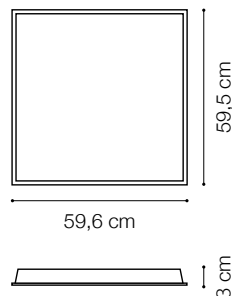

ideal lux | Led Panel

Code	246390
Item name	LED PANEL 3000K CRI90
Source	LED SMD
Power	38,5W
Driver included	ON/OFF
Driver available	1-10V DALI/PUSH
Lumen	3950 Lm
MacAdam	SDCM ≤ 4
Beam	81°
CCT	3000K
CRI	≥ 90
UGR	<19
LED Life	25.000 h
Insulation class	Class II
IP	20
Material	Aluminum
Warranty	5 years
Net Weight	2,200 Kg
Volume	0,0144 m ³
Base / Hole	52,5 x 52,5 cm

ideal lux | Led Panel

DRIVER
NOT INCLUDED | OPTIONAL

Code	247854
Item name	LED PANEL DRIVER 1-10V
Power	40W
Range	850-1050 mA
Output	1000 mA
Measure	125 x 26 x 83 mm

Code	247847
Item name	LED PANEL DRIVER DALI
Power	40W
Range	550-1050 mA
Output	1000 mA
Measure	106 x 28 x 69 mm