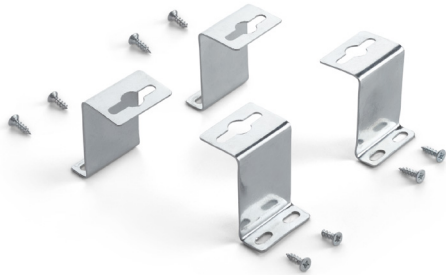

ideal lux | Led Panel

Code	246390
Item name	LED PANEL 3000K CRI90
Source	LED SMD
Power	38,5W
Driver included	ON/OFF
Driver available	1-10V DALI/PUSH
Lumen	3950 Lm
MacAdam	SDCM ≤ 4
Beam	81°
CCT	3000K
CRI	≥ 90
UGR	<19
LED Life	25.000 h
Insulation class	Class II
IP	20
Material	Aluminum
Warranty	5 years
Net Weight	2,200 Kg
Volume	0,0144 m ³
Base / Hole	52,5 x 52,5 cm

ideal lux | Led Panel

DRIVER
NOT INCLUDED | OPTIONAL

Code	247854
Item name	LED PANEL DRIVER 1-10V
Power	40W
Range	850-1050 mA
Output	1000 mA
Measure	125 x 26 x 83 mm

Code	247847
Item name	LED PANEL DRIVER DALI
Power	40W
Range	550-1050 mA
Output	1000 mA
Measure	106 x 28 x 69 mm

ideal lux | Led Panel

MOUNTING KIT
NOT INCLUDED | OPTIONAL

Code	244198
Item name	LED PANEL KIT PENDANT
Ceiling cup	No
N° Cables	4
Cables length	1000 mm
Finish	Grey

Code	244204
Item name	LED PANEL KIT SURFACE
Finish	Grey