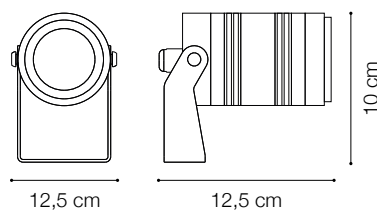

Code	245072
Item name	STARLIGHT PT 10.0W 4000K
Insulation class	Class III
IP	68
Power	LED 10W   900 Lm
Bulb   LED included	4000K   50.000 h
Net Weight	0,950 Kg
Volume	0,0014 m³
Base / Hole	6,5 x 3 cm