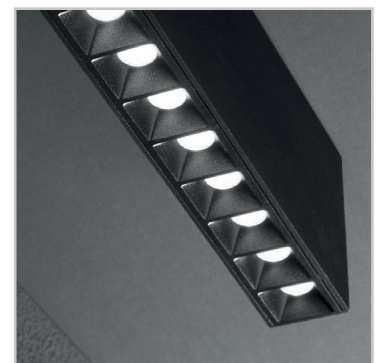

**DOWNLIGHT****ideal lux | Lika Trimless**

Family of recessed rectangular modules in die-cast aluminum, painted black with polycarbonate reflector. Available in TRIM versions with frame, TRIMLESS with recessed edge for flush installation on plasterboard ceilings or ceiling version. Modules available with two, five or ten lenses. Specially designed to avoid glare (UGR <16), best for installation in OFFICES and SHOPS.

Code	244891
Item name	LIKA 20W SURFACE BK
Source	LED COB OSRAM
Power	20W
Driver included	KEGU
Driver available	No
Lumen	2200 Lm
MacAdam	SDCM 5
Beam	44°
CCT	3000K
CRI	≥90
UGR	<19
LED Life	30.000 h
Insulation class	Class II
IP	20
Material	Aluminum
Warranty	5 years
Net Weight	0,210 Kg
Volume	0,0008 m³
Base / Hole	26 x 3 cm