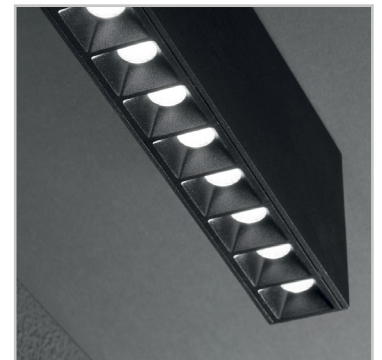

DOWNLIGHT**ideal lux | Lika Trimless**

Family of recessed rectangular modules in die-cast aluminum, painted black with polycarbonate reflector. Available in TRIM versions with frame, TRIMLESS with recessed edge for flush installation on plasterboard ceilings or ceiling version. Modules available with two, five or ten lenses. Specially designed to avoid glare (UGR <16), best for installation in OFFICES and SHOPS.

Code	244884
Item name	LIKA 10W SURFACE BK
Source	LED COB OSRAM
Power	10W
Driver included	KEGU
Driver available	No
Lumen	1100 Lm
MacAdam	SDCM 5
Beam	44°
CCT	3000K
CRI	≥90
UGR	<19
LED Life	30.000 h
Insulation class	Class II
IP	20
Material	Aluminum
Warranty	5 years
Net Weight	0,210 Kg
Volume	0,0008 m³
Base / Hole	13 x 3 cm