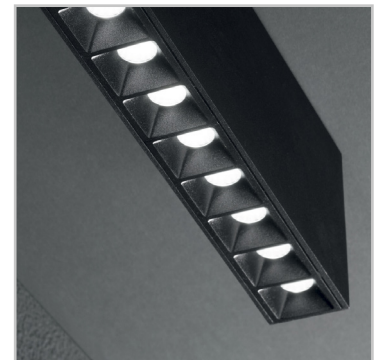

DOWNLIGHT**ideal lux | Lika Surface**

Family of recessed rectangular modules in die-cast aluminum, painted black with polycarbonate reflector. Available in TRIM versions with frame, TRIMLESS with recessed edge for flush installation on plasterboard ceilings or ceiling version. Modules available with two, five or ten lenses. Specially designed to avoid glare (UGR <16), best for installation in OFFICES and SHOPS.

Code	244860
Item name	LIKA 04W SURFACE BK
Source	LED COB OSRAM
Power	4W
Driver included	KEGU
Driver available	No
Lumen	440 Lm
MacAdam	SDCM 5
Beam	44°
CCT	3000K
CRI	≥90
UGR	<19
LED Life	30.000 h
Insulation class	Class II
IP	20
Material	Aluminum
Warranty	5 years
Net Weight	0,210 Kg
Volume	0,0008 m³
Base / Hole	5,5 x 3 cm