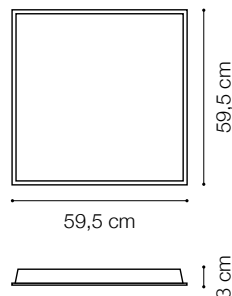

# ideal lux | Led Panel

Code	244181
Item name	LED PANEL 4000K CRI80
Source	LED SMD
Power	38,5W
Driver included	ON/OFF
Driver available	1-10V   DALI/PUSH
Lumen	3950 Lm
MacAdam	SDCM $\leq 4$
Beam	81°
CCT	4000K
CRI	$\geq 90$
UGR	$< 19$
LED Life	25.000 h
Insulation class	Class II
IP	20
Material	Aluminum
Warranty	5 years
Net Weight	2,200 Kg
Volume	0,0144 m <sup>3</sup>
Base / Hole	52,5 x 52,5 cm

# ideal lux | Led Panel

Code	247854
Item name	LED PANEL DRIVER 1-10V
Power	40W
Range	850-1050 mA
Output	1000 mA
Measure	125 x 26 x 83 mm

Code	247847
Item name	LED PANEL DRIVER DALI
Power	40W
Range	550-1050 mA
Output	1000 mA
Measure	106 x 28 x 69 mm

# ideal lux | Led Panel

Code	244198
Item name	LED PANEL KIT PENDANT
Ceiling cup	No
N° Cables	4
Cables length	1000 mm
Finish	Grey

Code	244204
Item name	LED PANEL KIT SURFACE
Finish	Grey