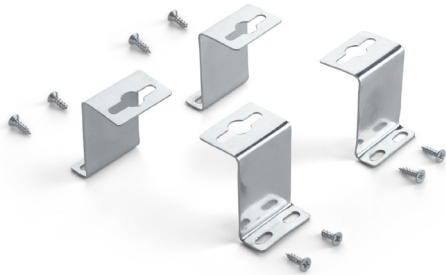

# ideal lux | Led Panel

Code	244181
Item name	LED PANEL 4000K CRI80
Source	LED SMD
Power	38,5W
Driver included	ON/OFF
Driver available	1-10V   DALI/PUSH
Lumen	3950 Lm
MacAdam	SDCM $\leq 4$
Beam	81°
CCT	4000K
CRI	$\geq 90$
UGR	$< 19$
LED Life	25.000 h
Insulation class	Class II
IP	20
Material	Aluminum
Warranty	5 years
Net Weight	2,200 Kg
Volume	0,0144 m <sup>3</sup>
Base / Hole	52,5 x 52,5 cm

# ideal lux | Led Panel

Code	247854
Item name	LED PANEL DRIVER 1-10V
Power	40W
Range	850-1050 mA
Output	1000 mA
Measure	125 x 26 x 83 mm

Code	247847
Item name	LED PANEL DRIVER DALI
Power	40W
Range	550-1050 mA
Output	1000 mA
Measure	106 x 28 x 69 mm

# ideal lux | Led Panel

Code	244198
Item name	LED PANEL KIT PENDANT
Ceiling cup	No
N° Cables	4
Cables length	1000 mm
Finish	Grey

Code	244204
Item name	LED PANEL KIT SURFACE
Finish	Grey