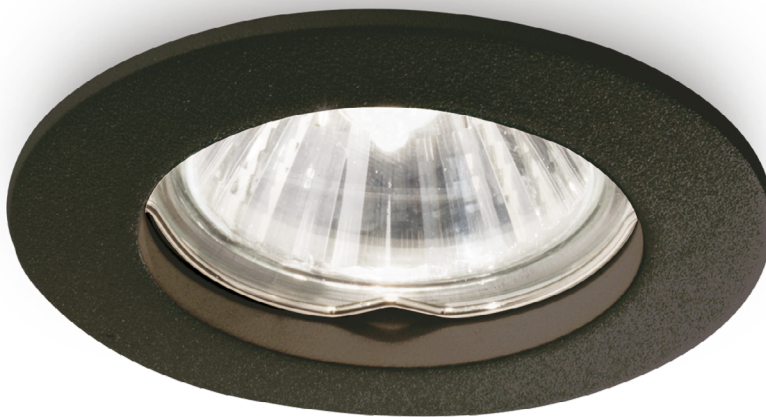

ideal lux | Jazz

Code	243818
Item name	JAZZ NERO
Insulation class	Class II
IP	20
Power	GU10 max 1 x 50W
Bulb   LED included	No
Net Weight	0,105 Kg
Volume	0,0009 m <sup>3</sup>
Base / Hole	ø 6 cm