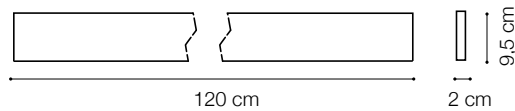

## ideal lux | Linus

Code	242019
Item name	LINUS AP BK
Source	WALL - LED SMD
Power	34W + 34W ●
Driver included	1-10V
Driver available	No
Lumen	1950 Lm + 1900 Lm ●
MacAdam	-
Beam	104° +104° ●
CCT	3000K
CRI	≥80
UGR	-
LED Life	50.000 h
Insulation class	Class I
IP	20
Material	Aluminum
Warranty	5 years
Net Weight	1,250 Kg
Volume	0,0112 m³
Customizable	No