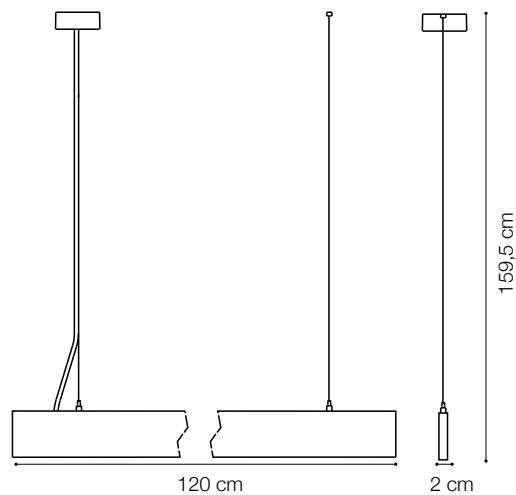

## ideal lux | Linus

Code	241975
Item name	LINUS SP BK
Source	LED SMD
Power	34W + 34W ●
Driver included	1-10V
Driver available	No
Lumen	1950 Lm + 1900 Lm ●
MacAdam	-
Beam	104° +104° ●
CCT	3000K
CRI	≥80
UGR	-
LED Life	50.000 h
Insulation class	Class I
IP	20
Material	Aluminum
Warranty	5 years
Net Weight	1,250 Kg
Volume	0,0112 m <sup>3</sup>
Customizable	No

# ideal lux | Linus

Code 241982  
Item name LINUS CONNETTORE SP

Code 242002  
Item name LINUS CORNER BK  
Power 3W  
Flux 270 Lm  
CCT 3000K  
Angle 104°