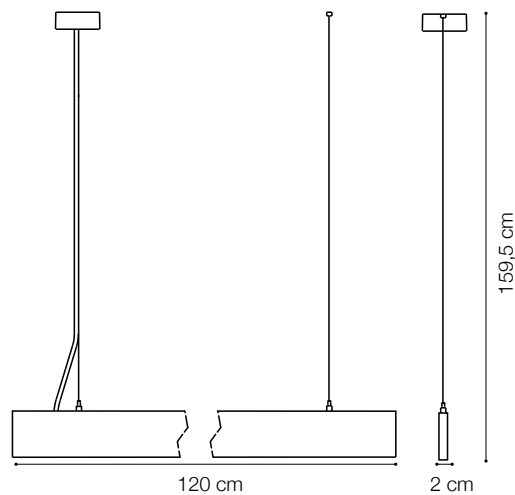

ideal lux | Linus

Code	241968
Item name	LINUS SP WH
Source	LED SMD
Power	34W + 34W ●
Driver included	1-10V
Driver available	No
Lumen	1950 Lm + 1900 Lm ●
MacAdam	-
Beam	104° +104° ●
CCT	3000K
CRI	≥80
UGR	-
LED Life	50.000 h
Insulation class	Class I
IP	20
Material	Aluminum
Warranty	5 years
Net Weight	1,250 Kg
Volume	0,0112 m³
Customizable	No

ideal lux | Linus

Code 241982
Item name LINUS CONNETTORE SP

Code 241999
Item name LINUS CORNER WH
Power 3W
Flux 270 Lm
CCT 3000K
Angle 104°