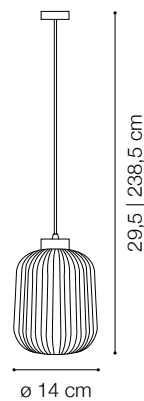

ideal lux | Mint

**SUSPENSION LAMP**

Metal frame with satin brass finish and matt black ceiling rose. Power cable coated with fabric. Blown glass diffuser with stripes in relief. Available finishes: smoky or green.

Suggestion

Code	237442
Item name	MINT-1 SP1 FUMÈ
Insulation class	Class II
IP	20
Power	E27 max 1 x 60W
Bulb   LED included	No
Net Weight	1,350 Kg
Volume	0,0147 m³
Base / Hole	ø 11 cm

IDEAL LUX s.r.l.

Via Taglio Destro, 32, 30035 Mirano (Venezia)