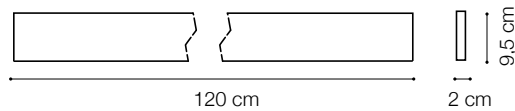

ideal lux | Linus

| | |
|------------------|---------------------|
| Code | 233840 |
| Item name | LINUS AP WH |
| Source | WALL - LED SMD |
| Power | 34W + 34W ● |
| Driver included | 1-10V |
| Driver available | No |
| Lumen | 1950 Lm + 1900 Lm ● |
| MacAdam | - |
| Beam | 104° +104° ● |
| CCT | 3000K |
| CRI | ≥80 |
| UGR | - |
| LED Life | 50.000 h |
| Insulation class | Class I |
| IP | 20 |
| Material | Aluminum |
| Warranty | 5 years |
| Net Weight | 1,250 Kg |
| Volume | 0,0112 m³ |
| Customizable | No |