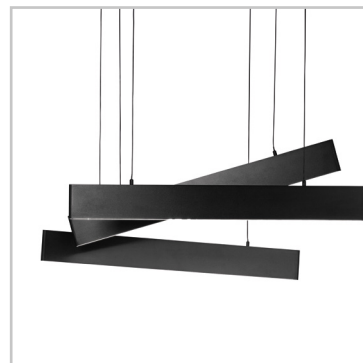

Aluminum ceiling cup and body finished with matt white or black powder coating. Suspension models provided with electrical wires adjustable in length.

Suggestion

Code	231235
Item name	DESK SP3 NERO
Insulation class	Class I
IP	20
Power	LED 85W 6300 Lm
Bulb LED included	3000 K, 30.000 h
Net Weight	11,350 Kg
Volume	0,0982 m ³
Base / Hole	60 x 53 cm