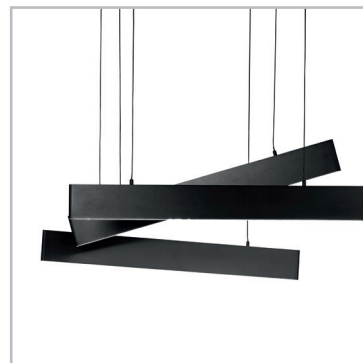

Aluminum ceiling cup and body finished with matt white or black powder coating. Suspension models provided with electrical wires adjustable in length.

Suggestion

Code	231211
Item name	DESK SP3 BIANCO
Insulation class	Class I
IP	20
Power	LED 85W 6300 Lm
Bulb LED included	3000 K, 30.000 h
Net Weight	11,350 Kg
Volume	0,0982 m ³
Base / Hole	60 x 53 cm