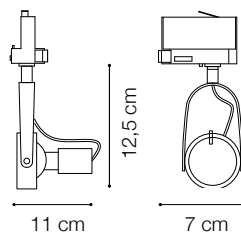

ideal lux | Glim Compact

Suggestion

Code	229652
Item name	GLIM COMPACT TRACK BIANCO
Insulation class	Class II
IP	20
Power	GU10 max 1 x 50W
Bulb LED included	123943 GU10 07W 640 Lm 3000 K
Net Weight	0,290 Kg
Volume	0,0016 m³
Base / Hole	8,3 x 3,3 cm