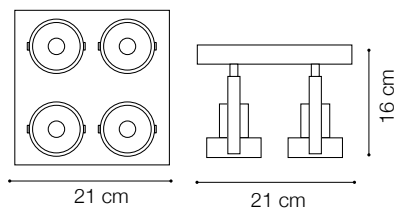

CEILING LAMP

Total powder painted metal frame available in white or black color.
Adjustable diffuser with replaceable bulb.

ideal lux | Glim Compact

Code	229614
Item name	GLIM COMPACT PL4 SQUARE BIANCO
Insulation class	Class II
IP	20
Power	GU10 max 4 x 50W
Bulb LED included	123943 GU10 07W 640Lm 3000K
Net Weight	1,100 Kg
Volume	0,0079 m³
Base / Hole	21 x 21 cm