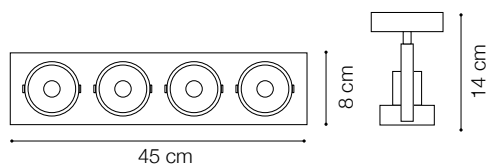

# ideal lux | Glim Compact

Suggestion

Code	229607
Item name	GLIM COMPACT PL4 NERO
Insulation class	Class II
IP	20
Power	GU10 max 4 x 50W
Bulb   LED included	123943 GU10 07W 640Lm 3000K
Net Weight	1,040 Kg
Volume	0,0091 m <sup>3</sup>
Base / Hole	8 x 45 cm