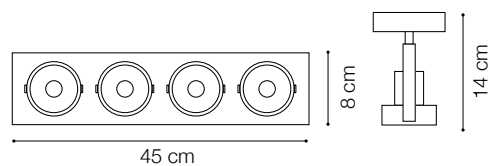

# ideal lux | Glim Compact

Suggestion

Code	229591
Item name	GLIM COMPACT PL4 BIANCO
Insulation class	Class II
IP	20
Power	GU10 max 4 x 50W
Bulb   LED included	123943 GU10 07W 640Lm 3000K
Net Weight	1,040 Kg
Volume	0,0091 m <sup>3</sup>
Base / Hole	8 x 45 cm