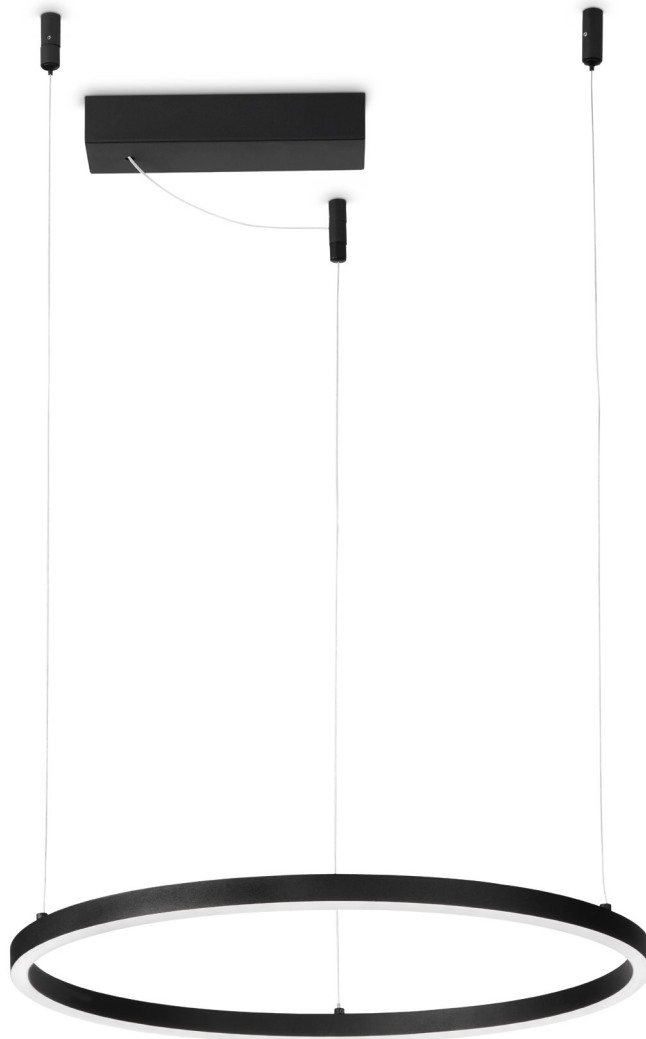

# ideal lux | Oracle Slim

Matt white or black varnished metal frame. Opal color plastic diffuser. Clear PVC power cable.

Suggestion

Code	229508
Item name	ORACLE SLIM D90 NERO
Insulation class	Class II
IP	20
Power	LED 48W   3750 Lm
Bulb   LED included	3000K   17.500 h
Net Weight	1,800 Kg
Volume	0,0651 m³
Base / Hole	23 x 6,5 cm