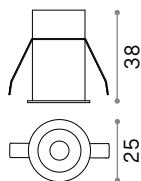

LED SMD Driver ON/OFF included*

Power	Beam	Lumen	CCT	Finish	Code	€
2W	25°	130 lm	3000 K	White	274768	28 new

⌀ 25 mm
0,070 Kg/0,0001 m³

LED SMD Driver ON/OFF included*

Power	Beam	Lumen	CCT	Finish	Code	€
2W	30°	130 lm	3000 K	White	274775	32 new

⌀ 35 mm
0,100 Kg/0,0003 m³

LED SMD Driver ON/OFF included*

Power	Beam	Lumen	CCT	Finish	Code	€
3W	25°	270 lm	3000 K	White	274782	36 new

Light beam: SPOT

m	lx	øm
1	372	0,40
2	93	0,81
3	41	1,20
4	23	1,60
5	15	2,00

CRI≥95 2W 25° 651m 3000K

Light beam: SPOT

m	lx	øm
1	307	0,53
2	77	1,10
3	34	1,60
4	19	2,10
5	12	2,70

CRI≥95 2W 30° 701m 3000K

Light beam: SPOT

m	lx	øm
1	866	0,40
2	216	0,80
3	96	1,20
4	54	1,60
5	35	2,00

CRI≥95 3W 25° 651m 3000K

* Measure L 38,3 x H 16,5 x W 19,3 mm