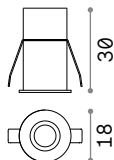

One new

Source	LED SMD	LED life	30.000 h
Power	2W / 3W	Insulation class	II
Driver included	On/Off	IP	20
Drivers available	No	Material	Aluminum
CCT	3000 K	Warranty	5 years
CRI	≥95		

⌀ 17 mm
0,050 Kg/0,0001 m³

LED SMD Driver ON/OFF included*

Power	Beam	Lumen	CCT	Finish	Code	€
2W	25°	130 lm	3000 K	White	274768	28 new