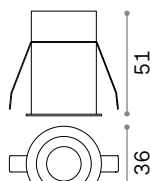

LED SMD Driver ON/OFF included*

Power	Beam	Lumen	CCT	Finish	Code	€
2W	25°	130 lm	3000 K	White	274768	28 new

⌀ 25 mm
0,070 Kg/0,0001 m³

LED SMD Driver ON/OFF included*

Power	Beam	Lumen	CCT	Finish	Code	€
2W	30°	130 lm	3000 K	White	274775	32 new

⌀ 35 mm
0,100 Kg/0,0003 m³

LED SMD Driver ON/OFF included*

Power	Beam	Lumen	CCT	Finish	Code	€
3W	25°	270 lm	3000 K	White	274782	36 new

Light beam: SPOT

m	lx	øm
1	372	0,40
2	93	0,81
3	41	1,20
4	23	1,60
5	15	2,00

CRI≥95 2W 25° 651m 3000K

Light beam: SPOT

m	lx	øm
1	307	0,53
2	77	1,10
3	34	1,60
4	19	2,10
5	12	2,70

CRI≥95 2W 30° 701m 3000K

Light beam: SPOT

m	lx	øm
1	866	0,40
2	216	0,80
3	96	1,20
4	54	1,60
5	35	2,00

CRI≥95 3W 25° 651m 3000K

* Measure L 38,3 x H 16,5 x W 19,3 mm