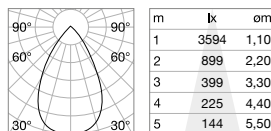

### SINGLE CONNECTION

Required	Driver	Finish	Code	€
No	On/Off	White	170145	24
		Black	170152	24

Link - Page 612

Light beam: from SPOT to WIDE

CRI≥90 15W 20-55° 1650lm 3000K

CRI≥90 25W 20-55° 3200lm 3000K