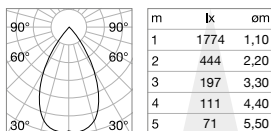

### SINGLE CONNECTION

Required	Driver	Finish	Code	€
No	On/Off	White	170145	24
		Black	170152	24

Link - Page 612

Light beam: from SPOT to WIDE

CRI≥90 15W 20-55° 1650lm 3000K

CRI≥90 25W 20-55° 3200lm 3000K