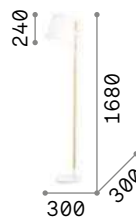

## Axel new

Powder coated metal base and junctions. Natural wood stem. PVC shade coated with fabric can be adjusted in height. PVC cable with switch. Colors: white or black.

Lamp with integrated switch.

IP20

5,200 Kg / 0,0818 m<sup>3</sup>  
E27 max 1x 60W

€ 200

272245 White new  
282084 Black new

3000 K  
1020 lm

101347 € 8,50

P. 486