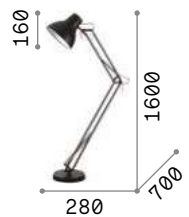

Wally new

Powder coated metal frame and shade with nickel-plated metal details. Adjustable articulated arm structure. Switch integrated in the head of the shade. PVC cable. Colors: white or black.

Lamp with integrated switch.

IP20

9,200 Kg / 0,0845 m³
E27 max 1 x 42W

€ 350

265308 White new
265292 Black new

3000 K
950 lm

101330 € 8,00

P. 437