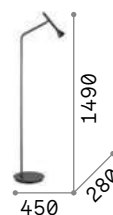

Diesis ^{new}

Powder coated or plated metal frame. Adjustable diffuser: it can be rotated or inclined. PVC cable with switch. Color: black, satin nickel or satin brass.

LED LED source 3000 K, 20.000 h life.

ON/OFF Lamp with integrated switch.

285337

279800

285344

IP20

3,500 Kg / 0,0222 m³
LED 7W / 660 lm

€ 180

285337 Nickel ^{new}
279800 Black ^{new}
285344 Satin Brass ^{new}