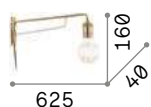

# Triumph

Totally metal frame with black or antiqued brass finish. AP models with power cable coated with fabric with switch and plug included.

**ON**  
**OFF** Lamp with integrated switch.

■ □ IP20

■ □ IP20

0,710 Kg / 0,0067 m<sup>3</sup>  
E27 max 2 x 60W

0,490 Kg / 0,0083 m<sup>3</sup>  
E27 max 1 x 60W

€ 145

€ 95

242385 ■ Black  
160245 ■ Brass

242392 ■ Black  
160214 ■ Brass

2200 K  
370 lm  
151687 € 5,50

# Maracas new

Total metal frame with white or stain brass finish. Adjustable transparent blown glass diffusers.

**LED** Bulbs LED G4 2W 3000 K included.  
Cod. 222257

■ ■ □ IP20

■ ■ □ IP20

0,550 Kg / 0,0049 m<sup>3</sup>  
G4 max 2 x 2W