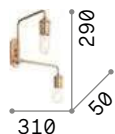

# Triumph

Totally metal frame with black or antiqued brass finish. AP models with power cable coated with fabric with switch and plug included.

**ON**  
**OFF** Lamp with integrated switch.

■ □ IP20

■ □ IP20

0,710 Kg / 0,0067 m<sup>3</sup>  
E27 max 2 x 60W

0,490 Kg / 0,0083 m<sup>3</sup>  
E27 max 1 x 60W

€ 145

€ 95

242385 ■ Black  
160245 ■ Brass

242392 ■ Black  
160214 ■ Brass

2200 K  
370 lm  
151687 € 5,50