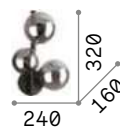

Perlage new

Metal frame with linear structure with round section. Clear blown glass diffusers. Colors: matt black or satin brass.

LED Bulbs LED G9 3W 3000 K included.
Cod. **209043**

ON/OFF Lamp with integrated switch.

283784

271439

IP20 INCLUDE

0,800 Kg / 0,0219 m³
G9 max 3 x 15W

€ 130

271439 ■ Black new
283784 ■ Satin Brass new

 3000 K
370 lm

209043 € 3,90