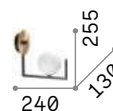

## Birds new

Varnished metal frame with satin brass decorative disc. White acid-etched blown glass diffusers. Color: matt black with satin brass detail.

**LED** Bulbs LED G9 3W 3000 K included.  
Cod. **209043**

IP20 INDOOR

0,670 Kg / 0,0192 m<sup>3</sup>  
G9 max 1x 15W

€ 65

273655 ■ Black new

3000 K  
370 lm

209043 € 3,90