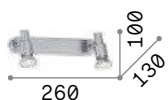

Alfa new

Metal structure with chrome, antique brass, satin white, satin nickel or satin brass finish. Reflecting body is adjustable by rotation of the stem and inclination of the turning point.

LED Bulbs LED GU10 5W 3000 K included.
Cod. **180292**

0,390 Kg / 0,0031 m³
GU10 max 2 x 50W

0,170 Kg / 0,0010 m³
GU10 max 1 x 50W

€ 40

€ 20

- 122717 White
- 089577 Chrome
- 009483 Nickel
- 287829 Satin Brass new

- 099057 White
- 089560 Chrome
- 009377 Nickel
- 285009 Satin Brass new
- 119786 Ant. Brass

3000 K
480 lm
108292 € 4,50

3000 K
480 lm
108292 € 4,50

P. 304

Slem new

Metal structure with white, chrome, satin nickel or satin brass finish. Adjustable body: rotational and axially movable stem valve.

LED Bulbs LED GU10 5W 3000 K included.
Cod. **180292**

0,400 Kg / 0,0025 m³
GU10 max 2 x 50W

0,200 Kg / 0,0010 m³
GU10 max 1 x 50W

€ 40

€ 20

- 142081 White
- 142050 Chrome
- 018836 Nickel
- 287836 Satin Brass new

- 099064 White
- 122984 Chrome
- 018829 Nickel
- 285016 Satin Brass new