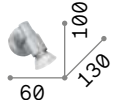

Alfa new

Metal structure with chrome, antique brass, satin white, satin nickel or satin brass finish. Reflecting body is adjustable by rotation of the stem and inclination of the turning point.

LED Bulbs LED GU10 5W 3000 K included.
Cod. **180292**

0,390 Kg / 0,0031 m³
GU10 max 2 x 50W

0,170 Kg / 0,0010 m³
GU10 max 1 x 50W

€ 40

€ 20

- 122717 White
- 089577 Chrome
- 009483 Nickel
- 287829 Satin Brass new

- 099057 White
- 089560 Chrome
- 009377 Nickel
- 285009 Satin Brass new
- 119786 Ant. Brass

3000 K
480 lm
108292 € 4,50

3000 K
480 lm
108292 € 4,50

P. 304

Slem new

Metal structure with white, chrome, satin nickel or satin brass finish. Adjustable body: rotational and axially movable stem valve.

LED Bulbs LED GU10 5W 3000 K included.
Cod. **180292**

0,400 Kg / 0,0025 m³
GU10 max 2 x 50W

0,200 Kg / 0,0010 m³
GU10 max 1 x 50W

€ 40

€ 20

- 142081 White
- 142050 Chrome
- 018836 Nickel
- 287836 Satin Brass new

- 099064 White
- 122984 Chrome
- 018829 Nickel
- 285016 Satin Brass new