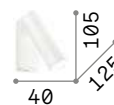

Pipe new

Powder coated aluminum body.
Adjustable diffuser with knurled acrylic screen secured with ring.
Integrated switch. Colors: white or black.

LED LED source 3000 K, 20.000 h life.

ON
OFF Lamp with integrated switch.

280998

281001

■ □ IP20

0,400 Kg / 0,0009 m³
LED 7W / 660 lm

€ 90

280998 White new
281001 Black new