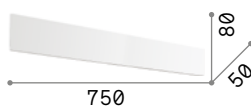

# Zig Zag <sup>new</sup>

Heat-sink body totally made of aluminum sheet of 6 mm thickness. White or black powder paint finish or plated brass. Integrated LED source.

**LED** LED source 3000/4000 K, 15.000 h life.

■ IP20

1,040 Kg / 0,0053 m<sup>3</sup>  
LED 30W / 2850/3000 lm  
€ 120

- 277219 White 3000K<sup>new</sup>
- 277257 White 4000K<sup>new</sup>
- 277226 Black 3000K<sup>new</sup>
- 287072 Brass 3000K<sup>new</sup>