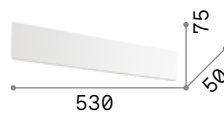

# Zig Zag <sup>new</sup>

Heat-sink body totally made of aluminum sheet of 6 mm thickness. White or black powder paint finish or plated brass. Integrated LED source.

**LED** LED source 3000/4000 K, 15.000 h life.

■ IP20

1,040 Kg / 0,0053 m<sup>3</sup>  
LED 30W / 2850/3000 lm  
€ 120

- 277219 White 3000K<sup>new</sup>
- 277257 White 4000K<sup>new</sup>
- 277226 Black 3000K<sup>new</sup>
- 287072 Brass 3000K<sup>new</sup>