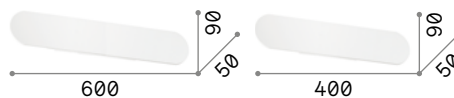

Echo ^{new}

Powder coated or plated total aluminum base and diffuser. Indirect light emission. Colors: white, black, satin brass.

LED LED source 3000 K, 50.000 h life.

■ IP20

0,930 Kg / 0,0051 m³
LED 30W / 2850 lm

€ 140

■ IP20

0,640 Kg / 0,0032 m³
LED 20W / 2000 lm

€ 120

273945		White	new	273914		White	new
285306		Black	new	285283		Black	new
285313		Satin Brass	new	285290		Satin Brass	new