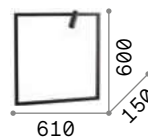

Syntesi ^{new}

Powder coated aluminum frame and body. Adjustable diffuser with knurled clear acrylic screen. Colors: white or black

LED LED source 3000 K, 50.000 h life.

■ □ IP20

■ □ IP20

1,140 Kg / 0,0696 m³
LED 5W / 500 lm