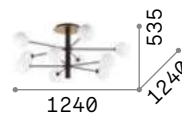

Cosmopolitan new

Metal frame with matt varnish finish. White acid-etched blown glass diffusers. Colors: total white or black with satin brass details.

LED Bulbs LED G9 3W 3000 K included.
Cod. **209043**

285245

273693

IP20 INCLUSA
7,600 Kg / 0,1787 m³
G9 max 12 x 15W
€ 600

285252 ■ White new
273709 ■ Black new

3000 K
370 lm
209043 **€ 3,90**

IP20 INCLUSA
6,500 Kg / 0,1397 m³
G9 max 10 x 15W
€ 525

285245 ■ White new
273693 ■ Black new